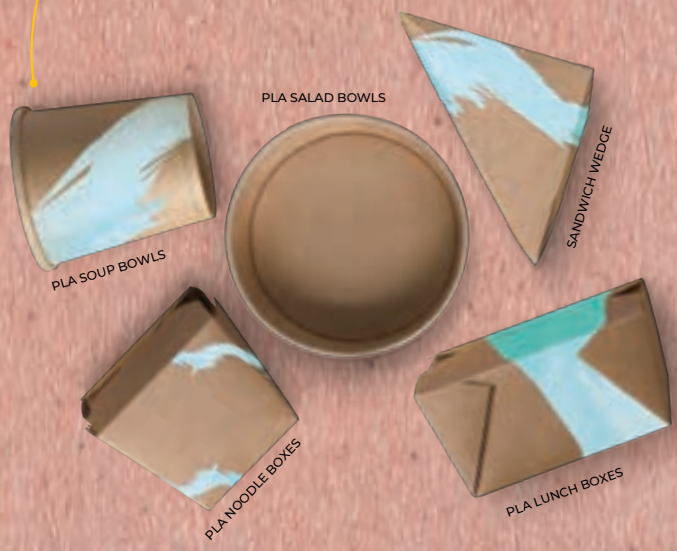

PLA LINED CARDBOARD

Boost the presentation of any meal with a custom printed finishing touch!

Minimum Order Starts From Just 30,000 Units Per Design.