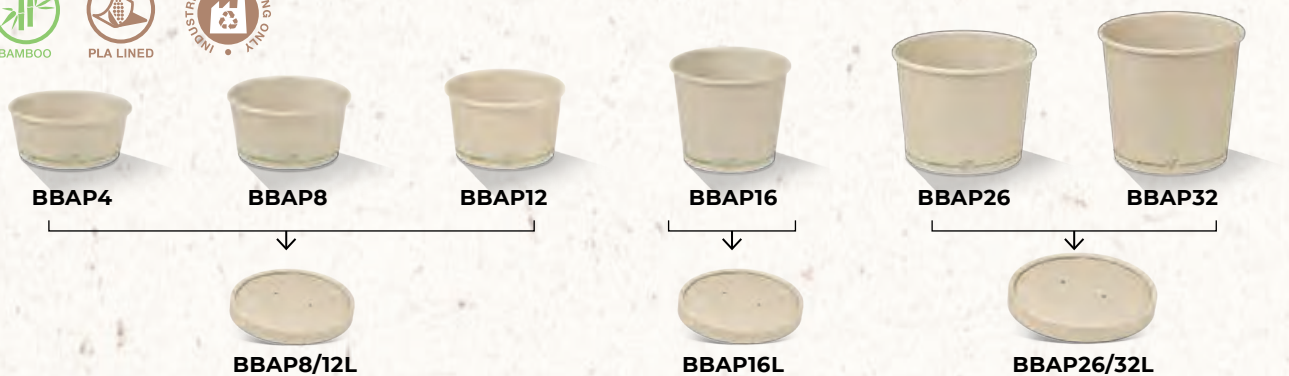

**FL90PLA**

90mm

**FL115PLA**

115mm

CODE	NAME	SIZE, mm	PCS / BAG	BAGS / CTN	PCS / CTN
FL90PLA	CPLA Flat Lid / 8oz Bowl / No Hole / Hot Food	90	50	20	1000
FL115PLA	CPLA Flat Lid / 12, 16 & 24oz Bowl / No Hole / Hot Food	115	50	10	500

# PLA Coated Bamboo Soup Bowls with Paper Lids

CODE	NAME	SIZE, mm	PCS / BAG	BAGS / CTN	PCS / CTN
BBAP4	PLA Coated Bamboo Bowl 4oz	92x78x42	50	20	1000
BBAP8	PLA Coated Bamboo Bowl 8oz	92x80x61	50	20	1000
BBAP12	PLA Coated Bamboo Bowl 12oz	92x72x90	50	20	1000
BBAP16	PLA Coated Bamboo Bowl 16oz	98x75x99	25	20	500
BBAP26	PLA Coated Bamboo Bowl 26oz	117x93x107	25	20	500
BBAP32	PLA Coated Bamboo Bowl 32oz	117x93x130	25	20	500
BBAP8/12L	PLA Coated Paper Lid / Fits BBAP4/8/12	92	25	40	1000
BBAP16L	PLA Coated Paper Lid / Fits BBAP16	98	25	20	500
BBAP26/32L	PLA Coated Paper Lid / Fits BBAP26/32	117	25	20	500