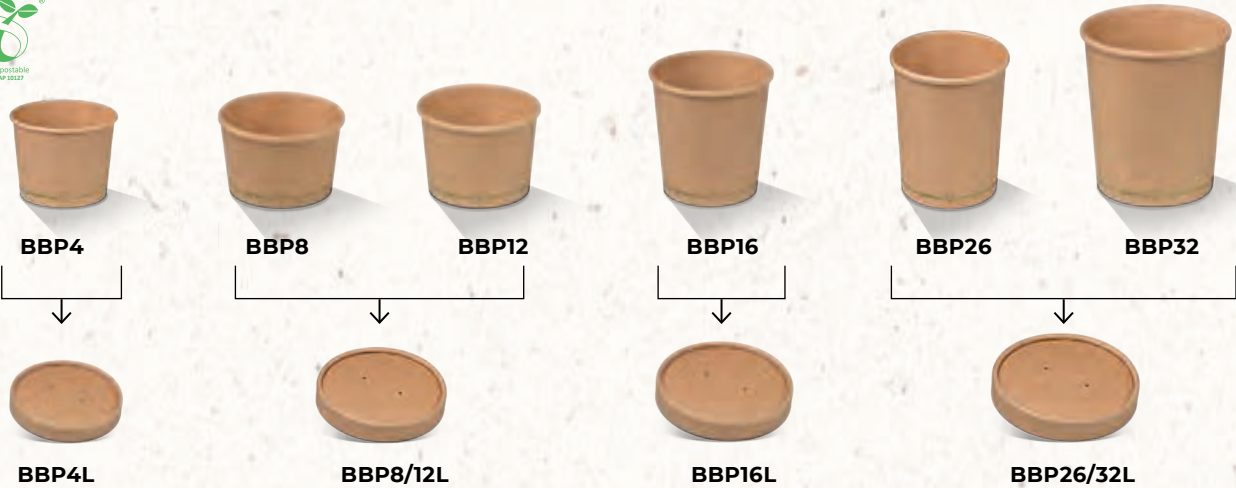

PLA Coated Brown Kraft Bowls with Paper Lids

CODE	NAME	SIZE, mm	PCS / BAG	BAGS / CTN	PCS / CTN
BBP4	PLA Coated Brown Bowl 4oz	72x61x48	50	20	1000
BBP8	PLA Coated Brown Bowl 8oz	90x75x62	25	20	500
BBP12	PLA Coated Brown Bowl 12oz	90x73x87	25	20	500
BBP16	PLA Coated Brown Bowl 16oz	97x75x100	25	20	500
BBP26	PLA Coated Brown Bowl 26oz	116x92x112	25	20	500
BBP32	PLA Coated Brown Bowl 32oz	116x92x134	25	20	500
BBP4L	PLA Coated Paper Lid / Fits BBP4	72	25	40	1000
BBP8/ 2L	PLA Coated Paper Lid / Fits BBP8/12	90	25	20	500
BBP16L	PLA Coated Paper Lid / Fits BBP16	97	25	20	500
BBP26/32L	PLA Coated Paper Lid / Fits BBP26/32	116	25	20	500