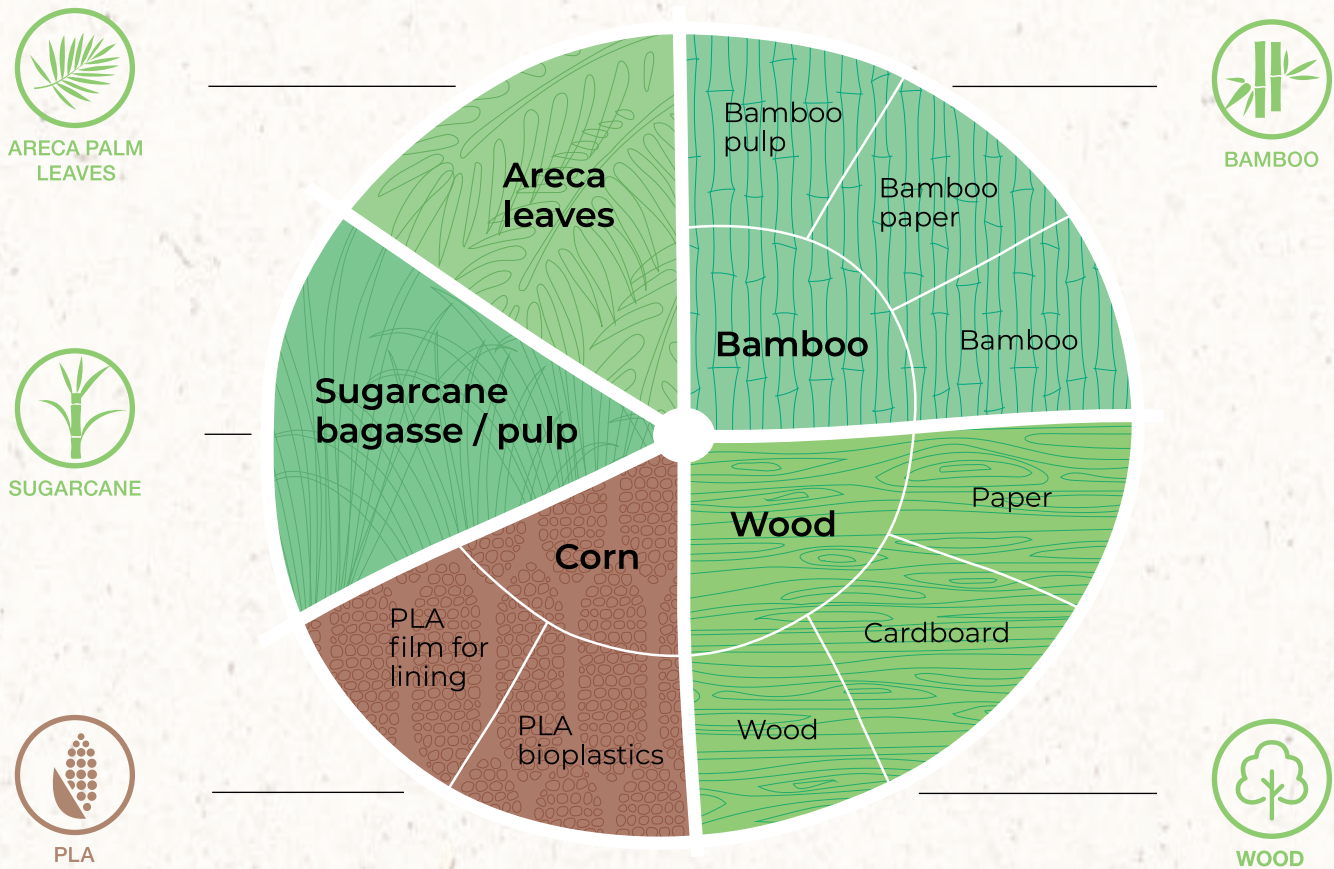

Compostable materials

Switching to Greenmark tableware reduces the use of non-renewable resources, and will enable a shift in the way waste is managed.

Know your options: we encourage you to embrace green packaging as a sustainable alternative to oil-based plastics in the food service sector. Switching to Greenmark tableware reduces the use of non-renewable resources, and will enable a shift in the way waste is managed. We provide school canteens, event organizers, universities, distributors, governmental agencies, not for profits, foodservice operators with the excellent biodegradable food service products at economically sensible prices – so don't hesitate to join the list!

But it's important to keep in mind that at first packaging should fit the purpose and help to prevent food waste, we will advise you to choose sustainable materials where possible without compromising functionality and branding.

**Industrial
composting
only**