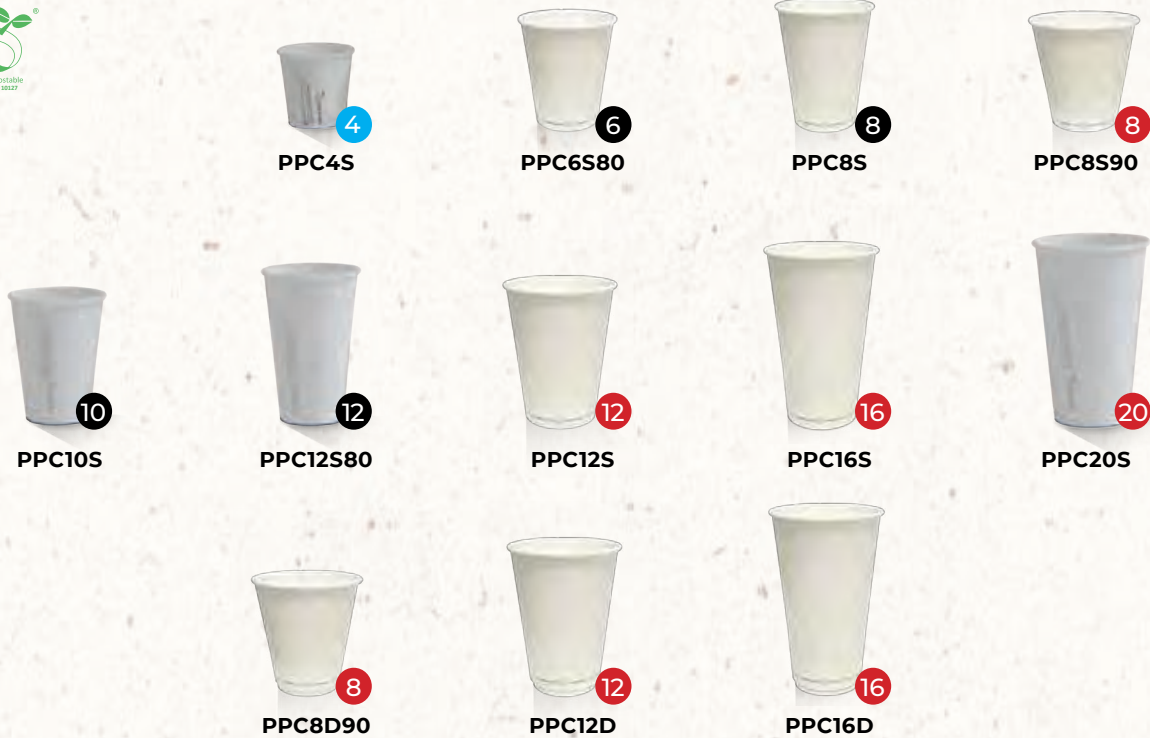

PLA Lined Coffee Cups

volume / oz