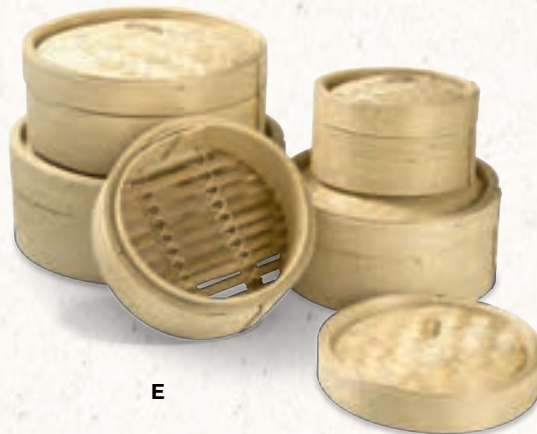

**A**

**B**

**C**

**D**

**A. PC1 / PC2 / PC3 / PC11**

Pine Cones

**B. CS20**

Wooden Cone Stand 20 Holes

**C. PB4 / PB5 / PB6 / PB7 / PB8 / PB9**

Pine Boats

**D. PCP10 / PCP12 / PCP13**

Pine Cups

**E. SB6 / SB7 / SB8 / SB9 / SB10**

Bamboo Steamer Base

**F. SL6 / SL7 / SL8 / SL9 / SL10**

Bamboo Steamer Lid

**E**

**F**

A photograph of bamboo skewers and tongs against a green background. The skewers are made of bamboo and have several loops at the end. The tongs are also made of bamboo and have a long handle. The text "Bamboo skewers and tongs" is overlaid in the center in a white, sans-serif font.

**Bamboo  
skewers  
and tongs**

CODE	NAME	SIZE, mm	PCS / BAG	BAGS / CTN	PCS / CTN
BF90	Bamboo Cocktail Fork	90	100	100	10000
BS90	Bamboo Boat Oar Skewer	90	100	50	5000
BS120	Bamboo Boat Oar Skewer	120	100	50	5000
BS150	Bamboo Boat Oar Skewer	150	100	50	5000
BS180	Bamboo Boat Oar Skewer	180	100	50	5000
LS65	Bamboo Looped Skewer	65	100	100	10000
LS80	Bamboo Looped Skewer	80	100	100	10000
LS90	Bamboo Looped Skewer	90	100	100	10000
LS105	Bamboo Looped Skewer	105	100	100	10000
LS120	Bamboo Looped Skewer	120	100	100	10000
LS150	Bamboo Looped Skewer	150	100	100	10000
LS180	Bamboo Looped Skewer	180	100	100	10000
RS180	Bamboo Ring Skewer	180	100	100	10000
ROS150	Bamboo Round Skewer	150	100	50	5000
ROS200	Bamboo Round Skewer	200	100	50	5000
ROS250	Bamboo Round Skewer	250	100	50	5000
ROS300	Bamboo Round Skewer	300	100	50	5000
BT90S	Bamboo Tongs	90	50	20	1000
BT120	Bamboo Tongs	120	50	20	1000