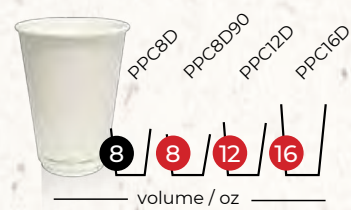

Double Wall Plain

CODE	NAME	SIZE, mm	PCS / BAG	BAGS / CTN	PCS / CTN
PPC4S	4oz PLA Coated SW Cup / Plain White	62x45x60	50	20	1000
PPC6S80	6oz PLA Coated SW Cup / Plain White	80x52x77	50	20	1000
PPC8S	8oz PLA Coated SW Cup / Standard	80x54x90	50	20	1000
PPC10S	10oz PLA Coated SW Cup / Plain White	80x56x110	50	20	1000
PPC8S90	*8oz PLA Coated SW Cup / Plain White / One-Lid-Fits-All	90x55x85	50	20	1000
PPC12S80	12oz PLA Coated SW Cup / Plain White	80x53x121	50	20	1000
PPC12S	12oz PLA Coated SW Cup / Plain White	90x58x110	50	20	1000
PPC16S	16oz PLA Coated SW Cup / Plain White	90x58x137	50	20	1000
PPC20S	20oz PLA Coated SW Cup / Plain White	90x60x159	50	20	1000
PPC8D	8oz PLA Coated DW Cup / Plain White / Standard	80x54x90	25	20	500
PPC8D90	*8oz PLA Coated DW Cup / Plain White / One-Lid-Fits-All	90x55x85	25	20	500
PPC12D	12oz PLA Coated DW Cup / Plain White	90x58x110	25	20	500
PPC16D	16oz PLA Coated DW Cup / Plain White	90x58x137	25	20	500