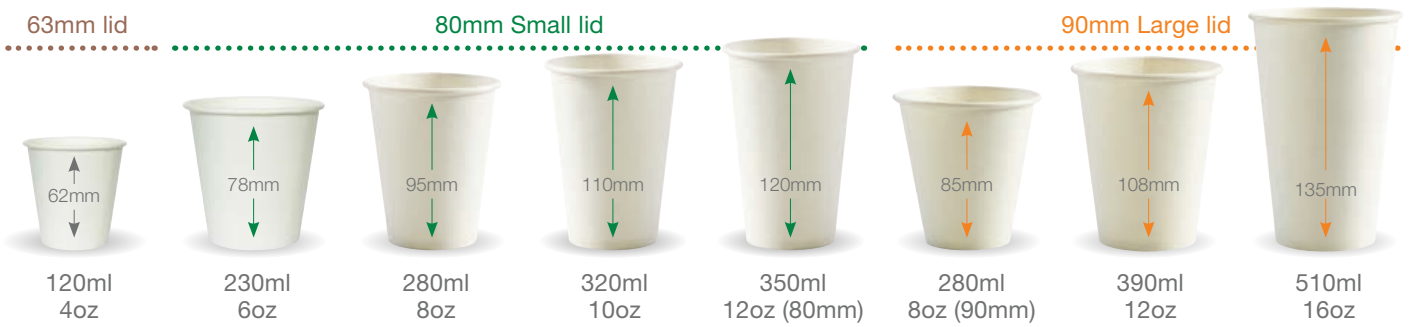

Single Wall BioCup Lid Sizes