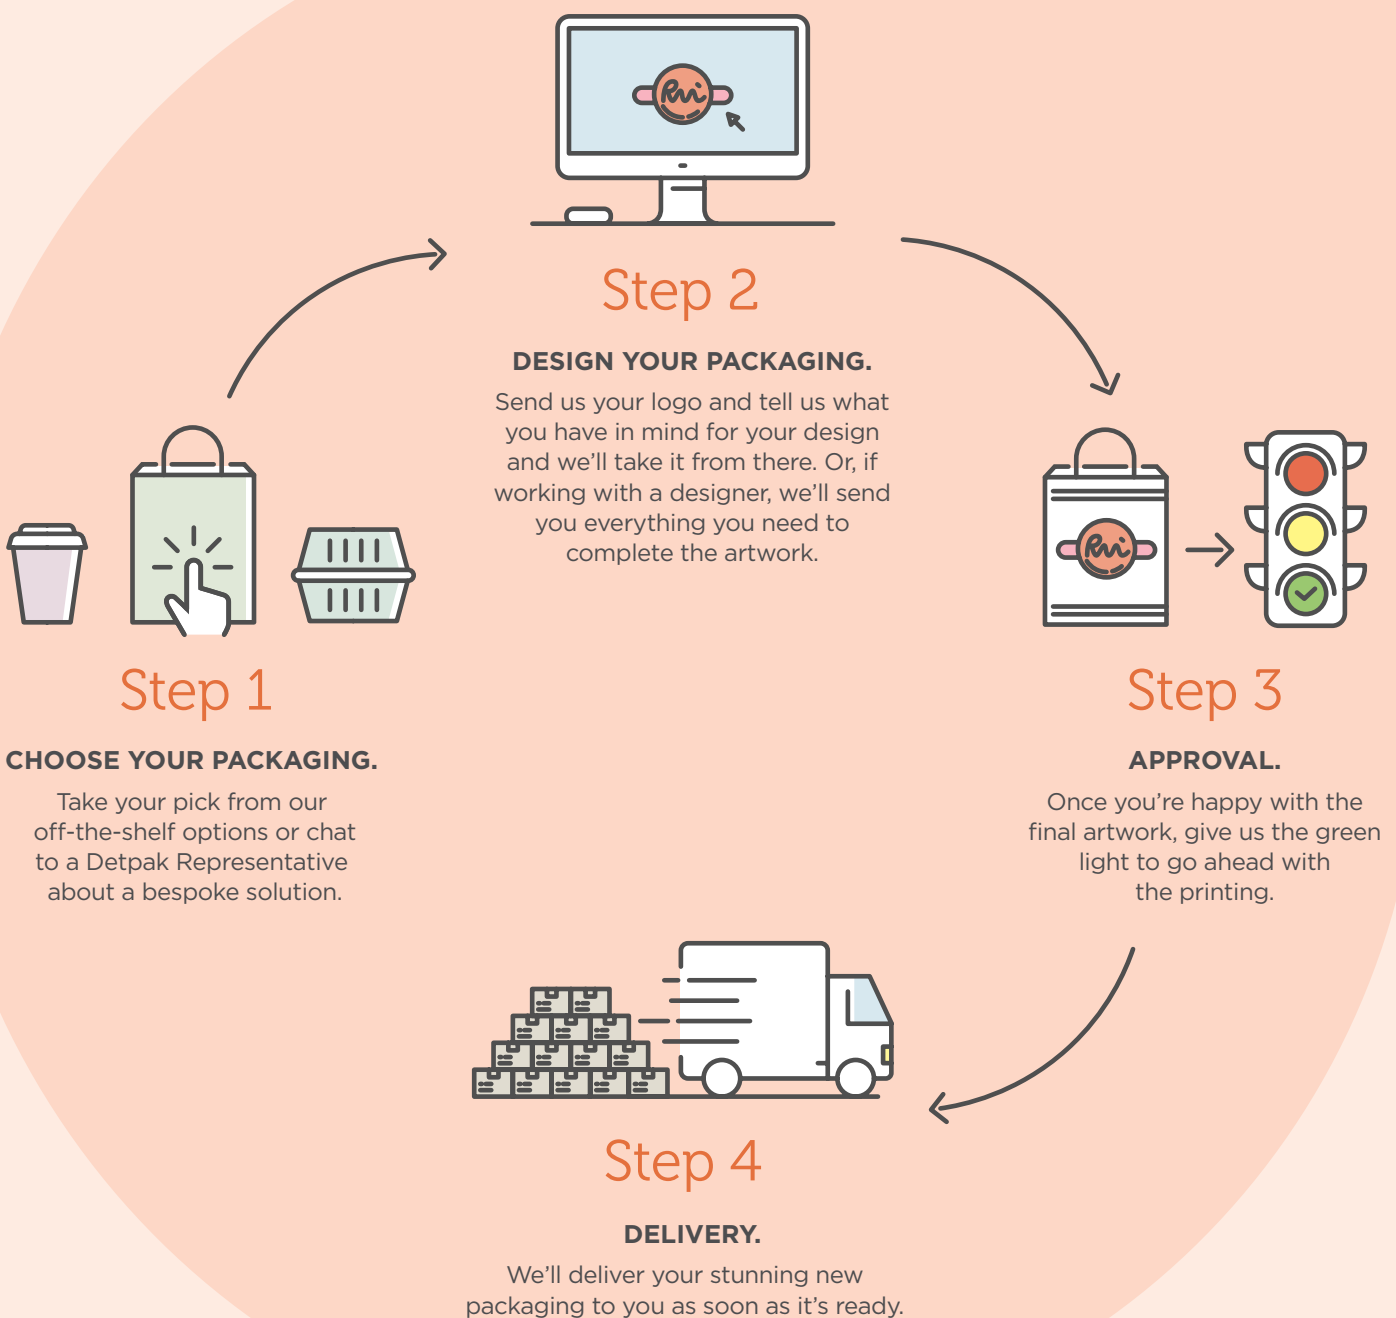

SUPPLY CHAIN FLEXIBILITY

With owned manufacturing in seven countries, an agile supply chain and a dedicated sourcing team, you can rest assured that when you partner with Detpak, packaging will never be your weakest link.

58

Understanding our Packaging Terms

61

Elevate Your Brand

CUSTOMISE WITH DETPAK

Packaging isn't just a means to hold and transport food products, it's a way to elevate your brands' visibility and enhance your customers' experience. There is no limit to the imagination when it comes to customising your packaging items, with Detpak's comprehensive range of over 1,000 paper, board and fibre packaging solutions customisable to help elevate your brand. From Cups & Cup Accessories, to Cartons, Bags, Napkins, Trays, and Wraps; the biggest brands around the world trust us with their branded packaging solutions.

Choose Sustainable

SUSTAINABLE MATERIALS

At Detpak, we only use paper and board from large, reputable raw material suppliers, which means no old growth forests are used. We keep the use of inks and adhesives to a minimum and prioritise the use of water-based and soy inks wherever possible. As part of our commitment to sustainable sourcing, we use ethically sourced raw materials in all our manufactured products including greater than 70% forestry certified or recycled paper and board.